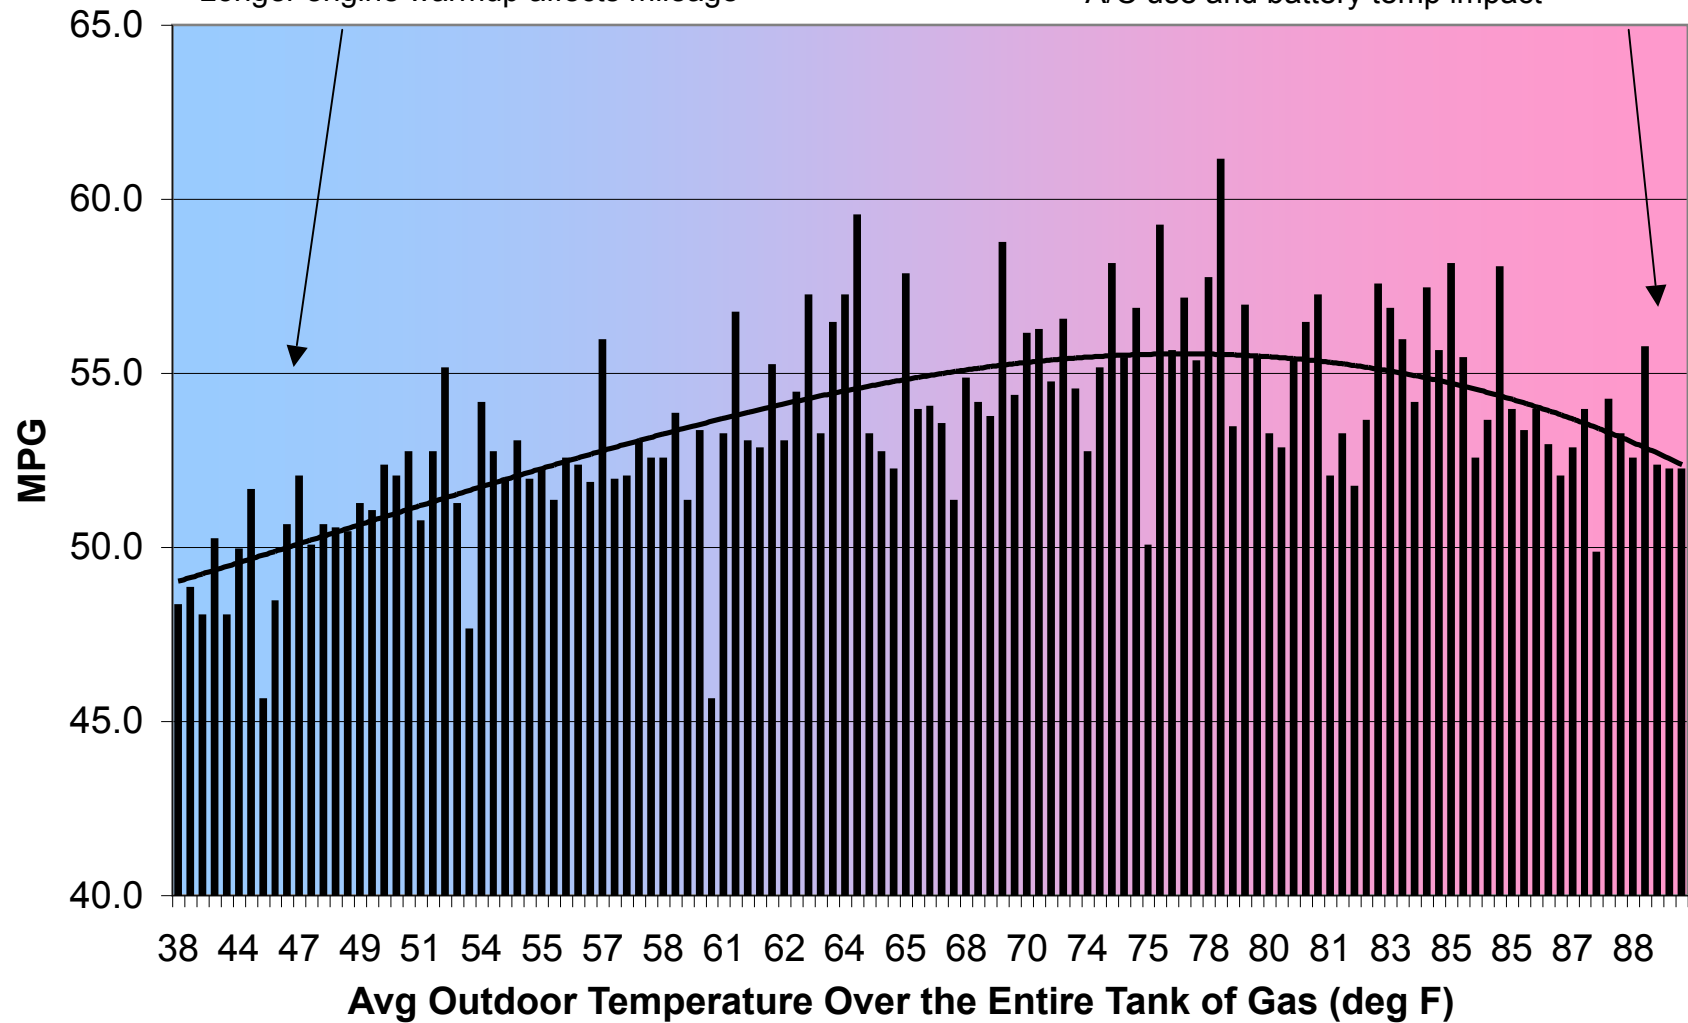

2004 Prius MPG vs Avg Outdoor Entire Tank Average Temperature

Longer engine warmup affects mileage

A/C use and battery temp impact

average of the daily outdoor average temperatures over the tank driving period